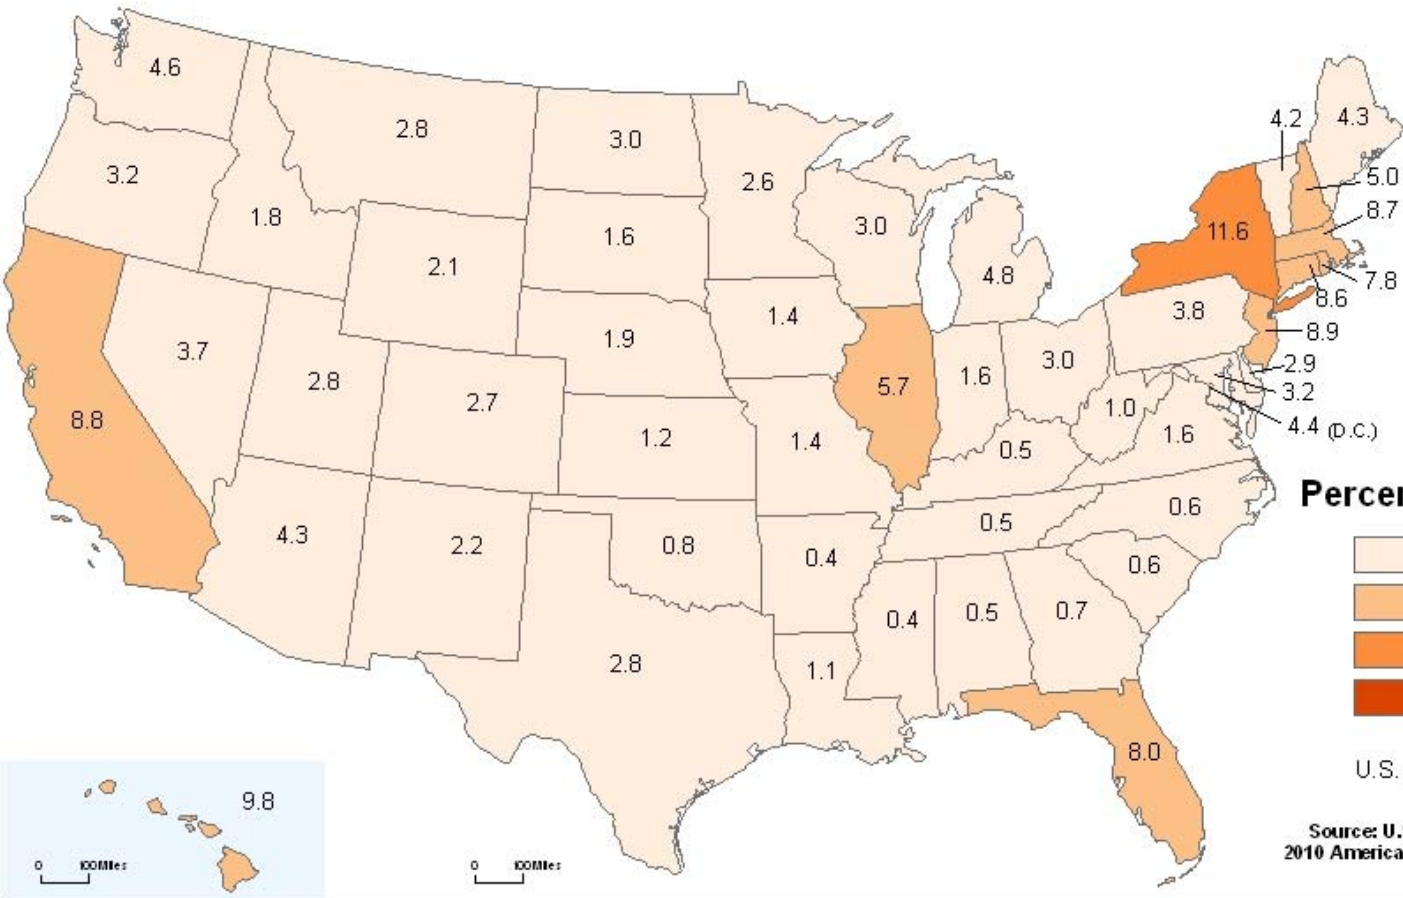

# Foreign-Born Population as Percent of State Population: 1970

(Data based on sample. For information on confidentiality protection, sampling error, nonsampling error, and definitions, see [www.census.gov/acsl/www](http://www.census.gov/acsl/www))

## Percent foreign born

- Less than 5.0
- 5.0 to 9.9
- 10.0 to 14.9
- 15.0 and over

U.S. percent = 4.7

Source: U.S. Census Bureau, 2010 American Community Survey.