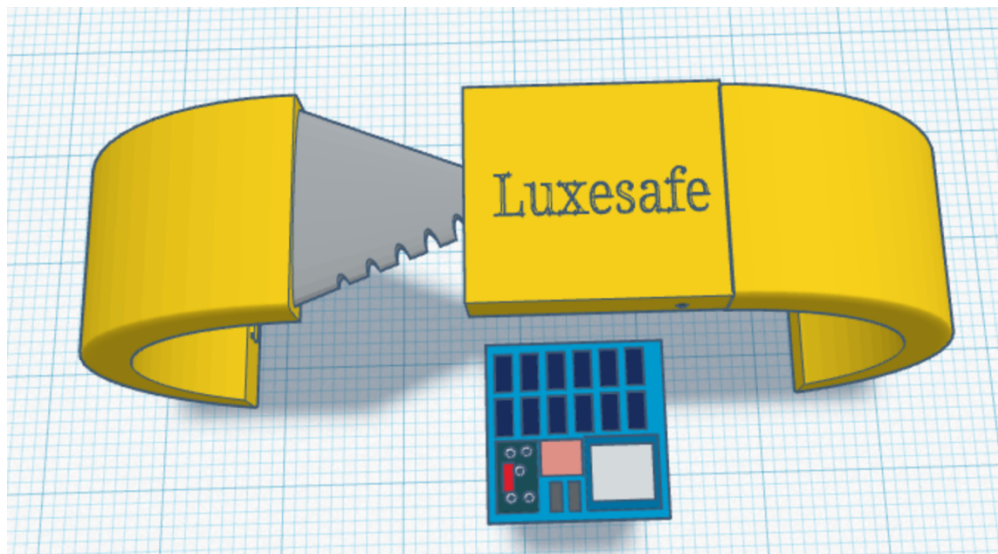

- **GPS Tracking via Satellite:** This means, no cellular connection is needed. Once registered online, the bracelet allows for real-time tracking and provides an option to add emergency contacts.

GX7000 Mother Board