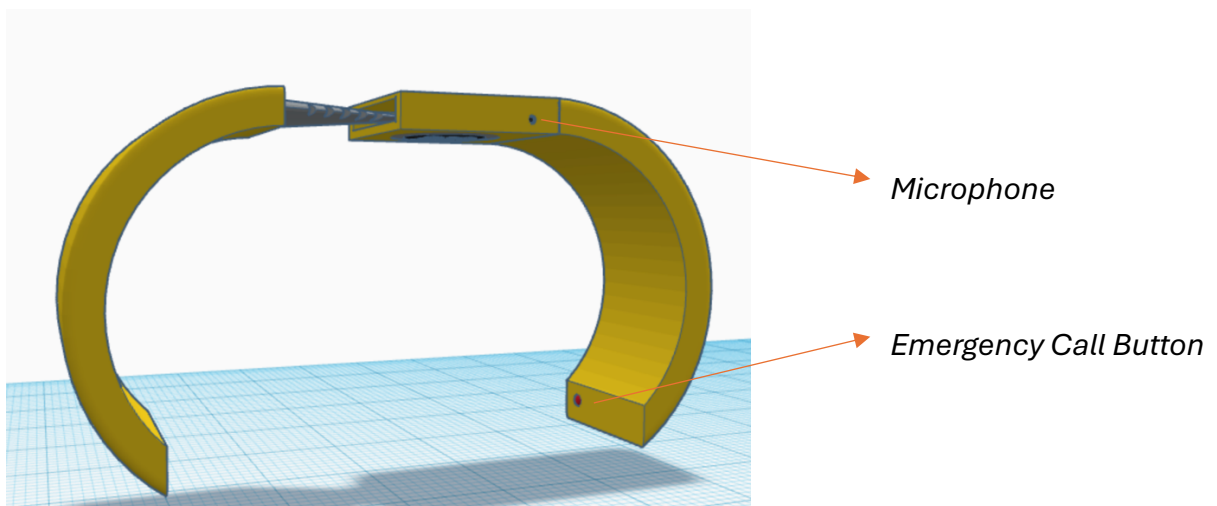

Luxesafe offers a comprehensive, practical, and elegant solution to the problem of personal safety at any event or simply for going out. The bracelet's key features include:

- **A Discreet Design:** The design is very minimal. This makes it effective for concealed carry. Not even X-rays will not pick up the blade or any of the tech inside of the bracelet. Also, has a IP68 rating making it extremely water resistant.

- **GPS Tracking via Satellite:** This means, no cellular connection is needed. Once registered online, the bracelet allows for real-time tracking and provides an option to add emergency contacts.

GX7000 Mother Board

- **Heart Rate Monitor:** Ensures that the bracelet is being worn by the individual. In case the bracelet is detached, it will take note of this. Customers have the option to send notifications to their emergency contacts if this happens. It will give them a time stamp + location.

- **Satellite Phone Calling to #911:** Features a built-in mic and speaker for making emergency calls to 911 + option to share location via satellite + notify EC a 911 call was made.

- **2-inch Knife:** an accessible tool for self-defense + any emergencies where a knife is needed. (ex. Cutting a seat belt after a car accident)