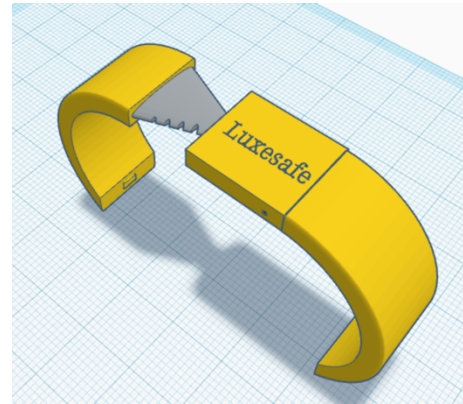

While there are many products out there that are intended to provide personal safety features, many are inconvenient. You may have to carry extra items, which could be lost but one of the major problems Luxesafe solves is being able to get past security at clubs without having your protection confiscated. Luxesafe's design will have anyone thinking that what you're wearing is just a fashionable piece of jewelry. This gives you the benefit of conceal carry.

Luxesafe offers a comprehensive, practical, and elegant solution to the problem of personal safety at any event or simply for going out. The bracelet's key features include:

- **A Discreet Design:** The design is very minimal. This makes it effective for concealed carry. Not even X-rays will not pick up the blade or any of the tech inside of the bracelet. Also, has a IP68 rating making it extremely water resistant.

- **GPS Tracking via Satellite:** This means, no cellular connection is needed. Once registered online, the bracelet allows for real-time tracking and provides an option to add emergency contacts.

GX7000 Mother Board