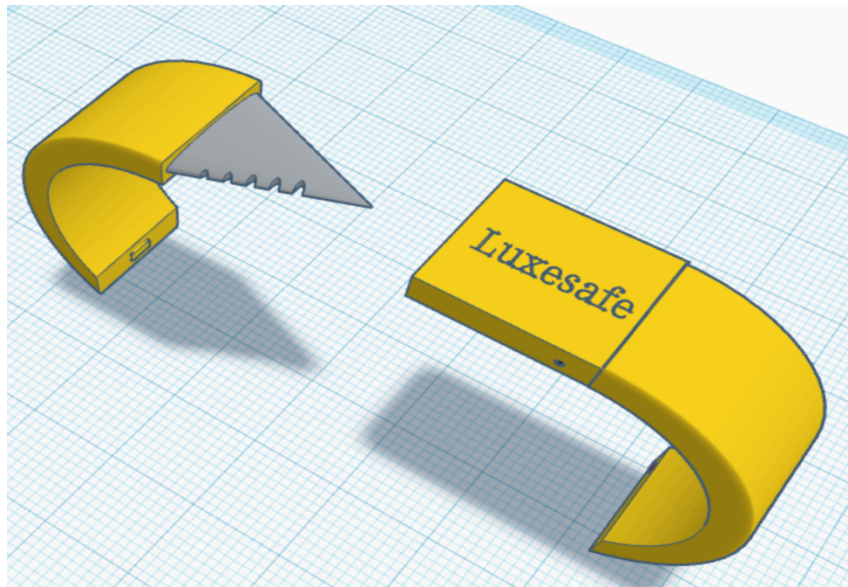

Luxesafe offers a comprehensive, practical, and elegant solution to the problem of personal safety at any event or simply for going out. The bracelet's key features include:

- **A Discreet Design:** The design is very minimal. This makes it effective for concealed carry. Not even X-rays will not pick up the blade or any of the tech inside of the bracelet. Also, has a IP68 rating making it extremely water resistant.

- **GPS Tracking via Satellite:** This means, no cellular connection is needed. Once registered online, the bracelet allows for real-time tracking and provides an option to add emergency contacts.

GX7000 Mother Board

- **Heart Rate Monitor:** Ensures that the bracelet is being worn by the individual. In case the bracelet is detached, it will take note of this. Customers have the option to send notifications to their emergency contacts if this happens. It will give them a time stamp + location.

- **Satellite Phone Calling to #911:** Features a built-in mic and speaker for making emergency calls to 911 + option to share location via satellite + notify EC a 911 call was made.

- **2-inch Knife:** an accessible tool for self-defense + any emergencies where a knife is needed. (ex. Cutting a seat belt after a car accident)