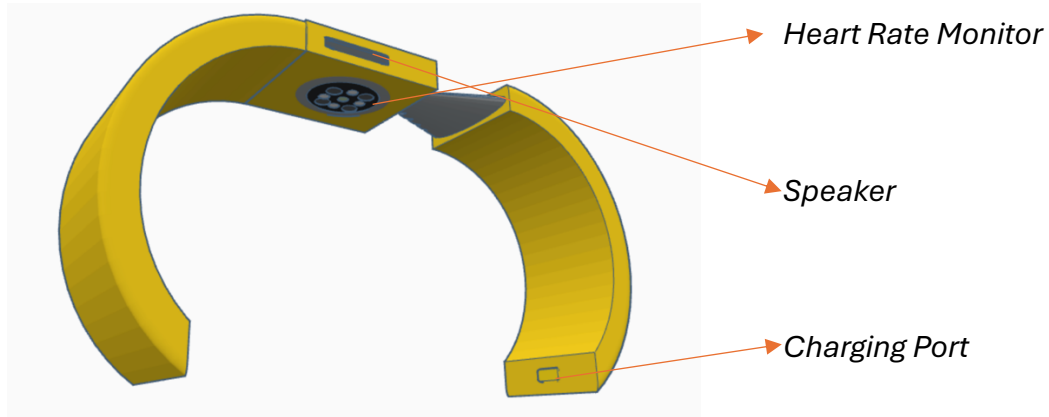

Luxesafe offers a comprehensive, practical, and elegant solution to the problem of personal safety at any event or simply for going out. The bracelet's key features include:

- **A Discreet Design:** The design is very minimal. This makes it effective for concealed carry. Not even X-rays will not pick up the blade or any of the tech inside of the bracelet. Also, has a IP68 rating making it extremely water resistant.

- **GPS Tracking via Satellite:** This means, no cellular connection is needed. Once registered online, the bracelet allows for real-time tracking and provides an option to add emergency contacts.

GX7000 Mother Board

- **Heart Rate Monitor:** Ensures that the bracelet is being worn by the individual. In case the bracelet is detached, it will take note of this. Customers have the option to send notifications to their emergency contacts if this happens. It will give them a time stamp + location.